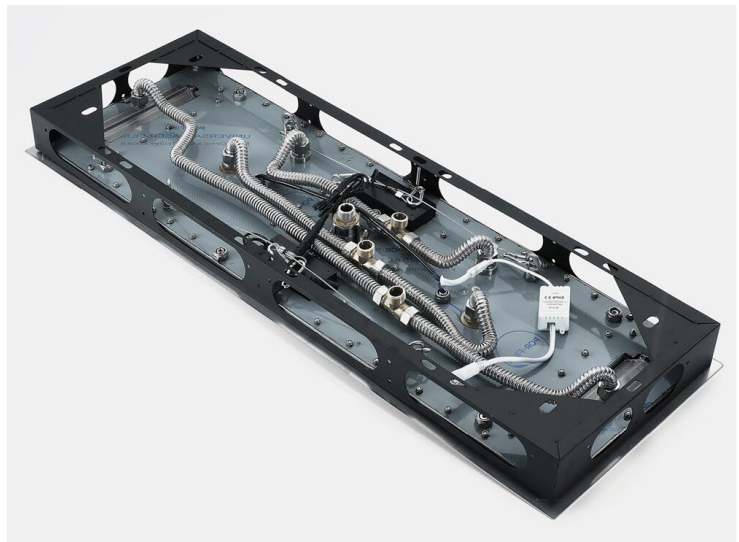

BRUSHED GOLD REMOTE CONTROLLED THERMOSTATIC LED RECESSED CEILING MOUNT RAINFALL WATER COLUMN MIST SHOWER SYSTEM WITH HAND SHOWER AND 3 JETTED BODY SPRAYS SPECIFICATIONS

- Shower Panel /Hose Material: 304 Stainless Steel
- Shower Head Size: 900*300 mm
- Showerheads Install: Embedded Ceiling Mounted
- Concealed Mixer Install: Wall-Mounted
- LED Shower Head Functions: Rainfall, Waterfall, Mist, Water Column
- Water Pressure: 0.3 MPA
- Water Flow: 16L/min~28L/min
- Shower Accessories Material: Brass
- LED Light: Need to Connect Power
- LED Light Color: 64 Color
- Shower Hose Length: 1.5M
- AC: 100-265V 50/60Hz
- Music: Need Bluetooth

Product shown is only for installation display purpose

All dimensions and specifications are nominal and may vary. Use actual products for accuracy in critical situations.

Shower Mixer

Product shown is only for installation display purpose

Hand Shower

Shower Mixer Connections

Unit: mm

Body Jet

FEATURES

- Material: Brass
- Base Plate Height: 5-1/8"
- Base Plate Width: 5-1/8"
- Jet Surface Area: 3-1/8"
- Surface Depth: 1/4"
- Adjustment Angle: 5°
- Male NPT Connection: 1/2"
- Maximum Flow Rate: 2.5 GPM (9.5L/min) max @ 80 psi