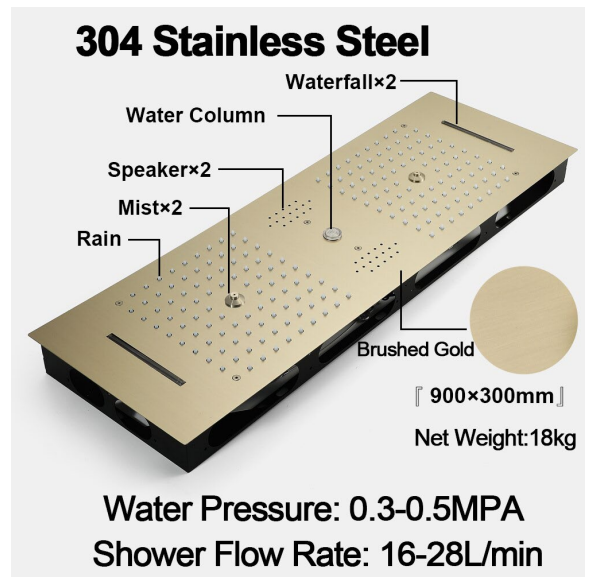

BRUSHED GOLD REMOTE CONTROLLED THERMOSTATIC LED RECESSED CEILING MOUNT RAINFALL WATER COLUMN MIST SHOWER SYSTEM WITH HAND SHOWER AND 3 JETTED BODY SPRAYS SPECIFICATIONS

- Shower Panel /Hose Material: 304 Stainless Steel
- Shower Head Size: 900*300 mm
- Showerheads Install: Embedded Ceiling Mounted
- Concealed Mixer Install: Wall-Mounted
- LED Shower Head Functions: Rainfall, Waterfall, Mist, Water Column
- Water Pressure: 0.3 MPA
- Water Flow: 16L/min~28L/min
- Shower Accessories Material: Brass
- LED Light: Need to Connect Power
- LED Light Color: 64 Color
- Shower Hose Length: 1.5M
- AC: 100-265V 50/60Hz
- Music: Need Bluetooth

Product shown is only for installation display purpose

All dimensions and specifications are nominal and may vary. Use actual products for accuracy in critical situations.

Shower Mixer

Product shown is only for installation display purpose

Hand Shower

Shower Mixer Connections

Unit: mm

Body Jet

FEATURES

- Material: Brass
- Base Plate Height: 5-1/8"
- Base Plate Width: 5-1/8"
- Jet Surface Area: 3-1/8"
- Surface Depth: 1/4"
- Adjustment Angle: 5°
- Male NPT Connection: 1/2"
- Maximum Flow Rate: 2.5 GPM (9.5L/min) max @ 80 psi