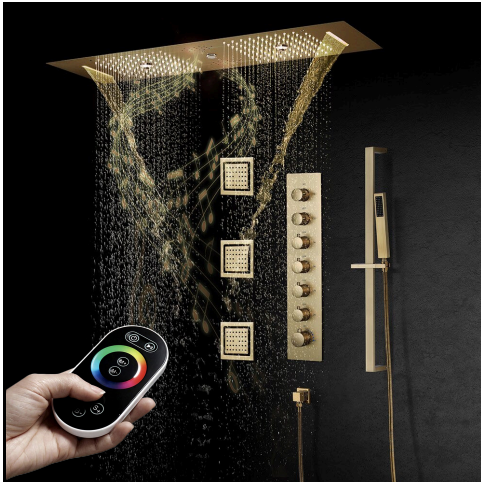

BRUSHED GOLD REMOTE CONTROLLED THERMOSTATIC LED RECESSED CEILING MOUNT RAINFALL WATER COLUMN MIST SHOWER SYSTEM WITH HAND SHOWER AND 3 JETTED BODY SPRAYS SPECIFICATIONS

- Shower Panel /Hose Material: 304 Stainless Steel
- Shower Head Size: 900*300 mm
- Showerheads Install: Embedded Ceiling Mounted
- Concealed Mixer Install: Wall-Mounted
- LED Shower Head Functions: Rainfall, Waterfall, Mist, Water Column
- Water Pressure: 0.3 MPA
- Water Flow: 16L/min~28L/min
- Shower Accessories Material: Brass
- LED Light: Need to Connect Power
- LED Light Color: 64 Color
- Shower Hose Length: 1.5M
- AC: 100-265V 50/60Hz
- Music: Need Bluetooth

Product shown is only for installation display purpose

All dimensions and specifications are nominal and may vary. Use actual products for accuracy in critical situations.

Shower Mixer

Product shown is only for installation display purpose

Hand Shower

Shower Mixer Connections

Unit: mm

Body Jet

FEATURES

- Material: Brass
- Base Plate Height: 5-1/8"
- Base Plate Width: 5-1/8"
- Jet Surface Area: 3-1/8"
- Surface Depth: 1/4"
- Adjustment Angle: 5°
- Male NPT Connection: 1/2"
- Maximum Flow Rate: 2.5 GPM (9.5L/min) max @ 80 psi