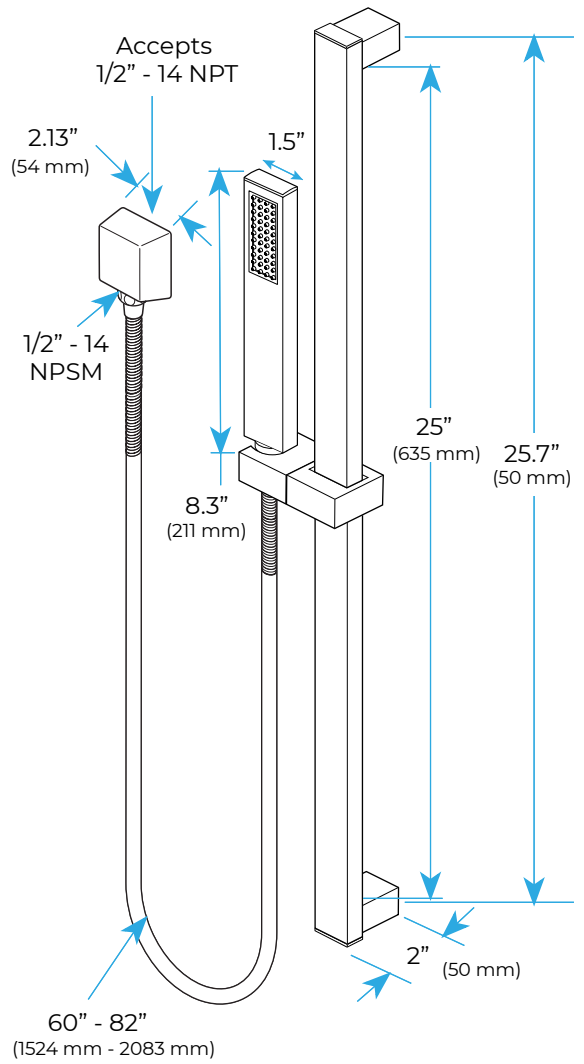

BRUSHED GOLD REMOTE CONTROLLED THERMOSTATIC LED RECESSED CEILING MOUNT RAINFALL WATER COLUMN MIST SHOWER SYSTEM WITH HAND SHOWER AND 3 JETTED BODY SPRAYS SPECIFICATIONS

- Shower Panel /Hose Material: 304 Stainless Steel
- Shower Head Size: 900*300 mm
- Showerheads Install: Embedded Ceiling Mounted
- Concealed Mixer Install: Wall-Mounted
- LED Shower Head Functions: Rainfall, Waterfall, Mist, Water Column
- Water Pressure: 0.3 MPA
- Water Flow: 16L/min~28L/min
- Shower Accessories Material: Brass
- LED Light: Need to Connect Power
- LED Light Color: 64 Color
- Shower Hose Length: 1.5M
- AC: 100-265V 50/60Hz
- Music: Need Bluetooth

Product shown is only for installation display purpose

All dimensions and specifications are nominal and may vary. Use actual products for accuracy in critical situations.

Shower Mixer

Product shown is only for installation display purpose

Hand Shower

Shower Mixer Connections

Unit: mm

Body Jet

FEATURES

- Material: Brass
- Base Plate Height: 5-1/8"
- Base Plate Width: 5-1/8"
- Jet Surface Area: 3-1/8"
- Surface Depth: 1/4"
- Adjustment Angle: 5°
- Male NPT Connection: 1/2"
- Maximum Flow Rate: 2.5 GPM (9.5L/min) max @ 80 psi