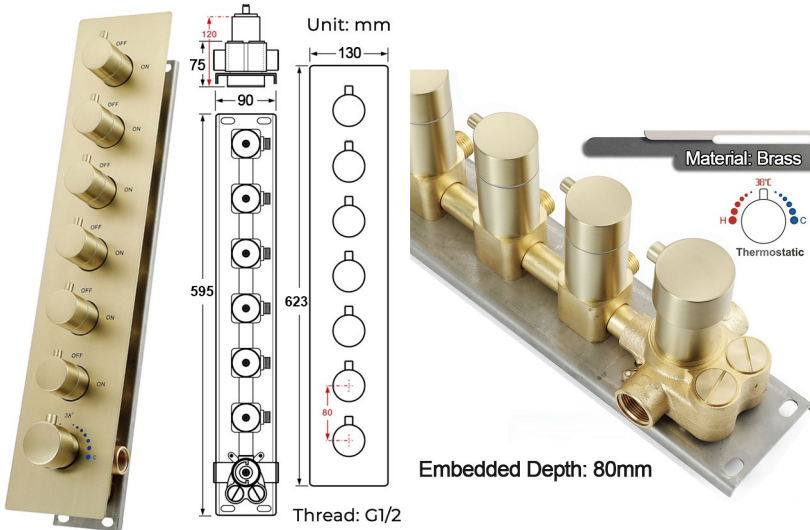

BRUSHED GOLD REMOTE CONTROLLED THERMOSTATIC LED RECESSED CEILING MOUNT RAINFALL WATER COLUMN MIST SHOWER SYSTEM WITH HAND SHOWER AND 3 JETTED BODY SPRAYS SPECIFICATIONS

- Shower Panel /Hose Material: 304 Stainless Steel
- Shower Head Size: 900*300 mm
- Showerheads Install: Embedded Ceiling Mounted
- Concealed Mixer Install: Wall-Mounted
- LED Shower Head Functions: Rainfall, Waterfall, Mist, Water Column
- Water Pressure: 0.3 MPA
- Water Flow: 16L/min~28L/min
- Shower Accessories Material: Brass
- LED Light: Need to Connect Power
- LED Light Color: 64 Color
- Shower Hose Length: 1.5M
- AC: 100-265V 50/60Hz
- Music: Need Bluetooth

Product shown is only for installation display purpose

All dimensions and specifications are nominal and may vary. Use actual products for accuracy in critical situations.

Shower Mixer

Product shown is only for installation display purpose

Hand Shower

Shower Mixer Connections

Unit: mm

Body Jet

FEATURES

- Material: Brass
- Base Plate Height: 5-1/8"
- Base Plate Width: 5-1/8"
- Jet Surface Area: 3-1/8"
- Surface Depth: 1/4"
- Adjustment Angle: 5°
- Male NPT Connection: 1/2"
- Maximum Flow Rate: 2.5 GPM (9.5L/min) max @ 80 psi