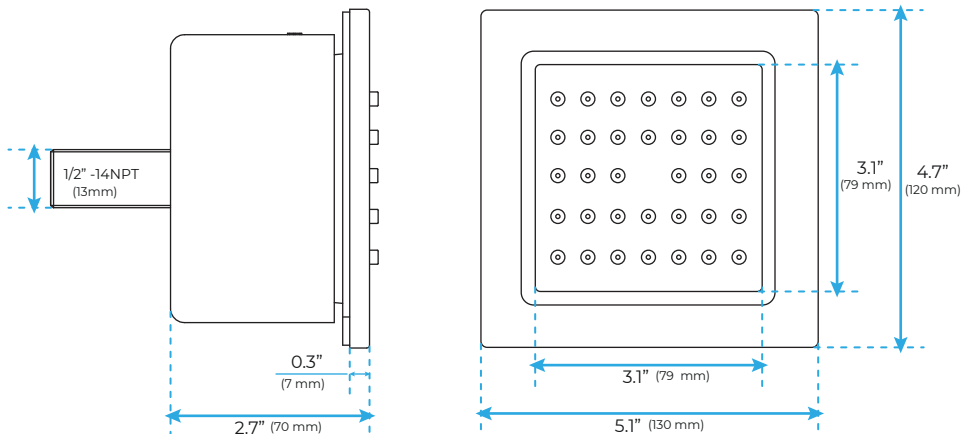

BRUSHED GOLD REMOTE CONTROLLED THERMOSTATIC LED RECESSED CEILING MOUNT RAINFALL WATER COLUMN MIST SHOWER SYSTEM WITH HAND SHOWER AND 3 JETTED BODY SPRAYS SPECIFICATIONS

- Shower Panel /Hose Material: 304 Stainless Steel
- Shower Head Size: 900*300 mm
- Showerheads Install: Embedded Ceiling Mounted
- Concealed Mixer Install: Wall-Mounted
- LED Shower Head Functions: Rainfall, Waterfall, Mist, Water Column
- Water Pressure: 0.3 MPA
- Water Flow: 16L/min~28L/min
- Shower Accessories Material: Brass
- LED Light: Need to Connect Power
- LED Light Color: 64 Color
- Shower Hose Length: 1.5M
- AC: 100-265V 50/60Hz
- Music: Need Bluetooth

Product shown is only for installation display purpose

All dimensions and specifications are nominal and may vary. Use actual products for accuracy in critical situations.

Shower Mixer

Product shown is only for installation display purpose

Hand Shower

Shower Mixer Connections

Unit: mm

Body Jet

FEATURES

- Material: Brass
- Base Plate Height: 5-1/8"
- Base Plate Width: 5-1/8"
- Jet Surface Area: 3-1/8"
- Surface Depth: 1/4"
- Adjustment Angle: 5°
- Male NPT Connection: 1/2"
- Maximum Flow Rate: 2.5 GPM (9.5L/min) max @ 80 psi