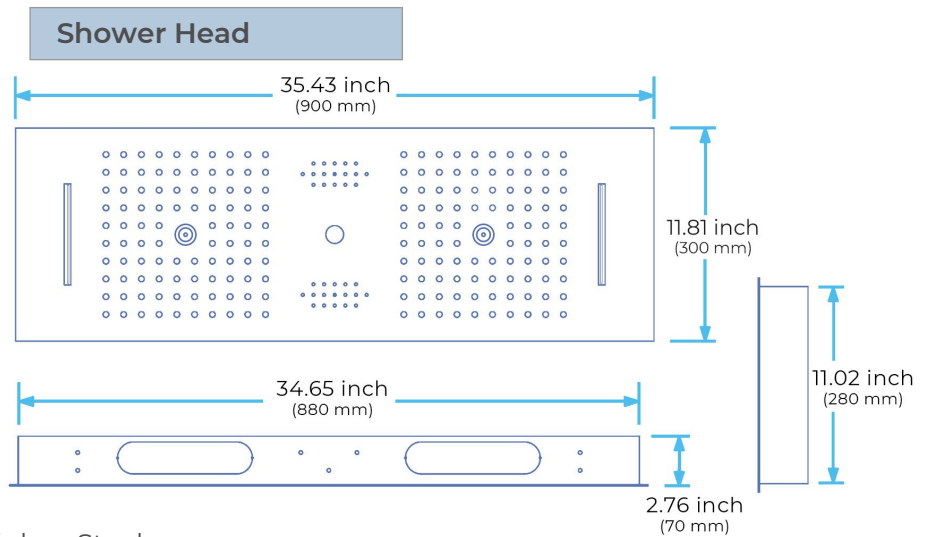

BRUSHED GOLD REMOTE CONTROLLED THERMOSTATIC LED RECESSED CEILING MOUNT RAINFALL WATER COLUMN MIST SHOWER SYSTEM WITH HAND SHOWER AND 3 JETTED BODY SPRAYS SPECIFICATIONS

- Shower Panel /Hose Material: 304 Stainless Steel
- Shower Head Size: 900*300 mm
- Showerheads Install: Embedded Ceiling Mounted
- Concealed Mixer Install: Wall-Mounted
- LED Shower Head Functions: Rainfall, Waterfall, Mist, Water Column
- Water Pressure: 0.3 MPA
- Water Flow: 16L/min~28L/min
- Shower Accessories Material: Brass
- LED Light: Need to Connect Power
- LED Light Color: 64 Color
- Shower Hose Length: 1.5M
- AC: 100-265V 50/60Hz
- Music: Need Bluetooth

Product shown is only for installation display purpose

All dimensions and specifications are nominal and may vary. Use actual products for accuracy in critical situations.

Shower Mixer

Product shown is only for installation display purpose

Hand Shower

Shower Mixer Connections

Unit: mm

Body Jet

FEATURES

- Material: Brass
- Base Plate Height: 5-1/8"
- Base Plate Width: 5-1/8"
- Jet Surface Area: 3-1/8"
- Surface Depth: 1/4"
- Adjustment Angle: 5°
- Male NPT Connection: 1/2"
- Maximum Flow Rate: 2.5 GPM (9.5L/min) max @ 80 psi