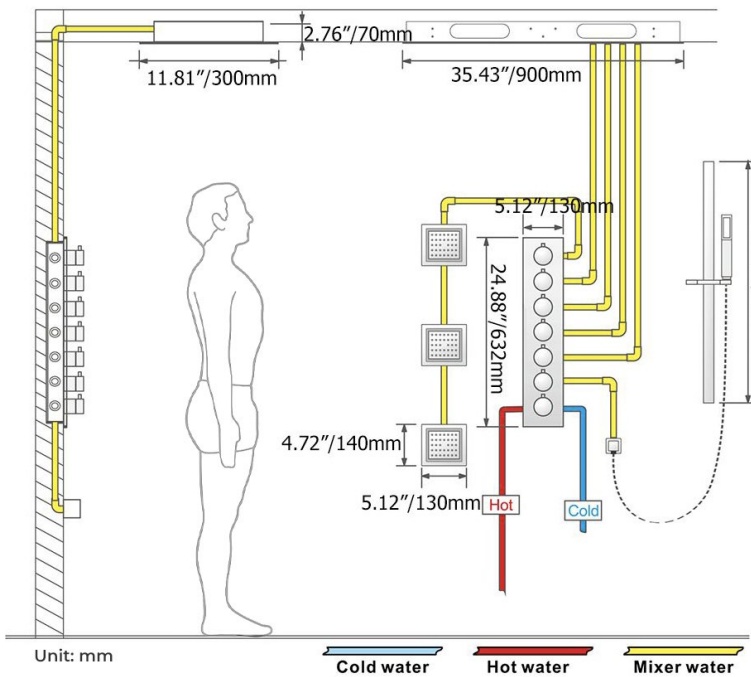

BRUSHED GOLD REMOTE CONTROLLED THERMOSTATIC LED RECESSED CEILING MOUNT RAINFALL WATER COLUMN MIST SHOWER SYSTEM WITH HAND SHOWER AND 3 JETTED BODY SPRAYS SPECIFICATIONS

- Shower Panel /Hose Material: 304 Stainless Steel
- Shower Head Size: 900*300 mm
- Showerheads Install: Embedded Ceiling Mounted
- Concealed Mixer Install: Wall-Mounted
- LED Shower Head Functions: Rainfall, Waterfall, Mist, Water Column
- Water Pressure: 0.3 MPA
- Water Flow: 16L/min~28L/min
- Shower Accessories Material: Brass
- LED Light: Need to Connect Power
- LED Light Color: 64 Color
- Shower Hose Length: 1.5M
- AC: 100-265V 50/60Hz
- Music: Need Bluetooth

Product shown is only for installation display purpose

All dimensions and specifications are nominal and may vary. Use actual products for accuracy in critical situations.

Shower Mixer

Product shown is only for installation display purpose

Hand Shower

Shower Mixer Connections

Unit: mm

Body Jet

FEATURES

- Material: Brass
- Base Plate Height: 5-1/8"
- Base Plate Width: 5-1/8"
- Jet Surface Area: 3-1/8"
- Surface Depth: 1/4"
- Adjustment Angle: 5°
- Male NPT Connection: 1/2"
- Maximum Flow Rate: 2.5 GPM (9.5L/min) max @ 80 psi